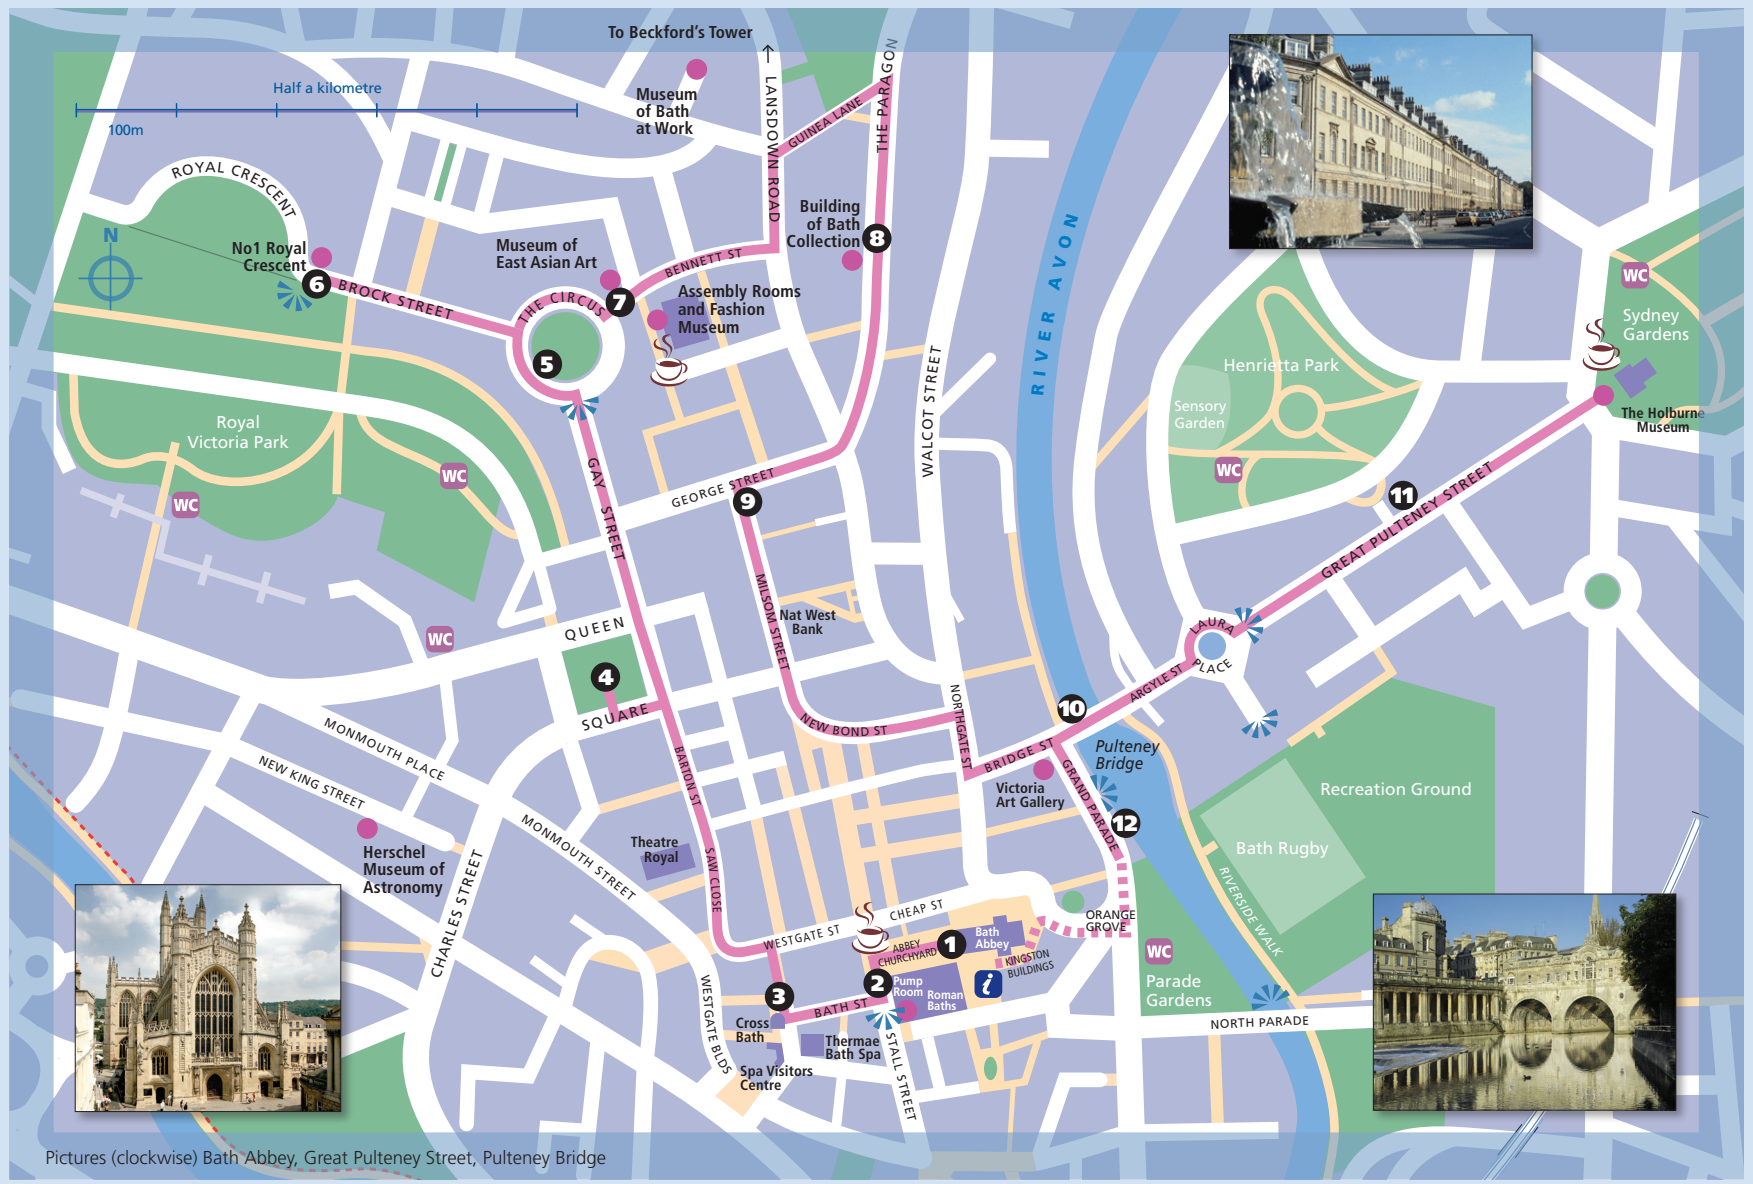

# World Heritage Site Audio Tour - an insider's guide to Bath's history and architecture

- Audio Tracks**
- 1 Abbey Churchyard
  - 2 Bath Street
  - 3 Thermae Bath Spa - Cross Bath
  - 4 Queen Square
  - 5 The King's Circus
  - 6 The Royal Crescent
  - 7 Bennett Street and to the Assembly Rooms
  - 8 The Paragon
  - 9 Milsom Street
  - 10 Pulteney Bridge
  - 11 Great Pulteney Street
  - 12 Grand Parade
- Key**
-  Viewpoint
  -  Toilet
  -  Museum Coffee Shops:  
The Pump Room  
The Assembly Rooms  
The Holburne Museum
  -  Tourist Information Centre

Pictures (clockwise) Bath Abbey, Great Pulteney Street, Pulteney Bridge